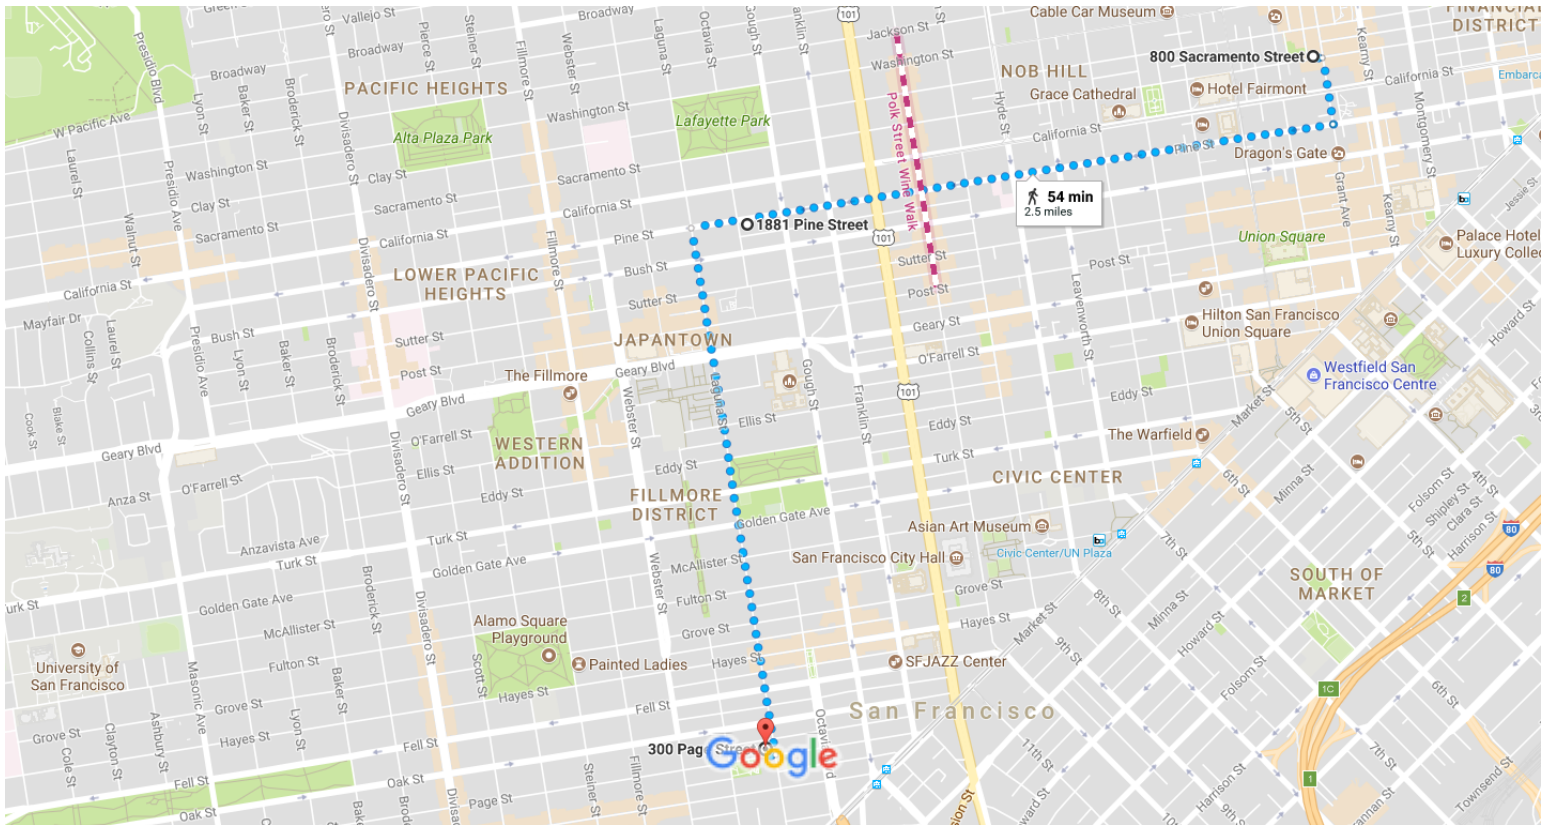

800 Sacramento St, San Francisco, CA 94108 to
300 Page Street, San Francisco, CA

Walk 2.5 miles, 54 min

Approximate Times:

1:00 pm - Walk Start - Gold Mountain Monastery - 800 Sacramento Street

2:00 - 3:15 pm - Walk Speakers - Buddhist Church of SF - 1881 Pine Street

4:00 - 5:00 pm - Walk Finish - SF Zen Center - 300 Page Street

Map data ©2017 Google United States 1000 ft

via Pine St

↑ 262 ft · ↓ 203 ft

54 min

2.5 miles

249 ft

75 ft